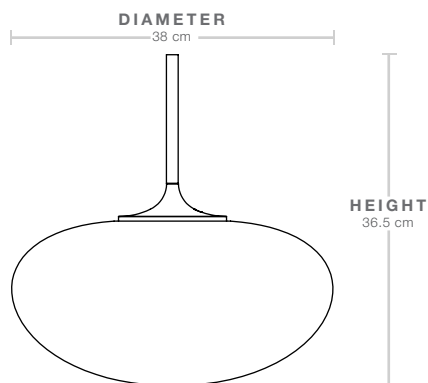

Materials & Finishes

SHADE

Frosted Glass

BASE

Black Chrome, Pebble Grey (RAL 7032, Gloss 60), Black Red (RAL 3007, Gloss 60)

CANOPY

Black Chrome, Pebble Grey (RAL 7032, Gloss 60), Black Red (RAL 3007, Gloss 60) - same as base

CORD SHAPE

Round

CORD COLOR

Grey textile

MATERIALS

Glass shade, steel stem, aluminium base

Dimensions & Weight

LAMP HEIGHT

36.5 cm

SHADE DIAMETER

Ø38 cm

SHADE HEIGHT

20 cm

CORD LENGTH

400 cm

TOTAL WEIGHT

2.3 kg

Packaging - Base

NUMBER OF PARCELS

1

PACKAGING LENGTH

19 cm

PACKAGING WIDTH

17 cm

PACKAGING HEIGHT

38 cm

PACKAGING WEIGHT

0.5 kg

GROSS WEIGHT

1.2 kg

Packaging - Shade

NUMBER OF PARCELS

1

PACKAGING LENGTH

45 cm